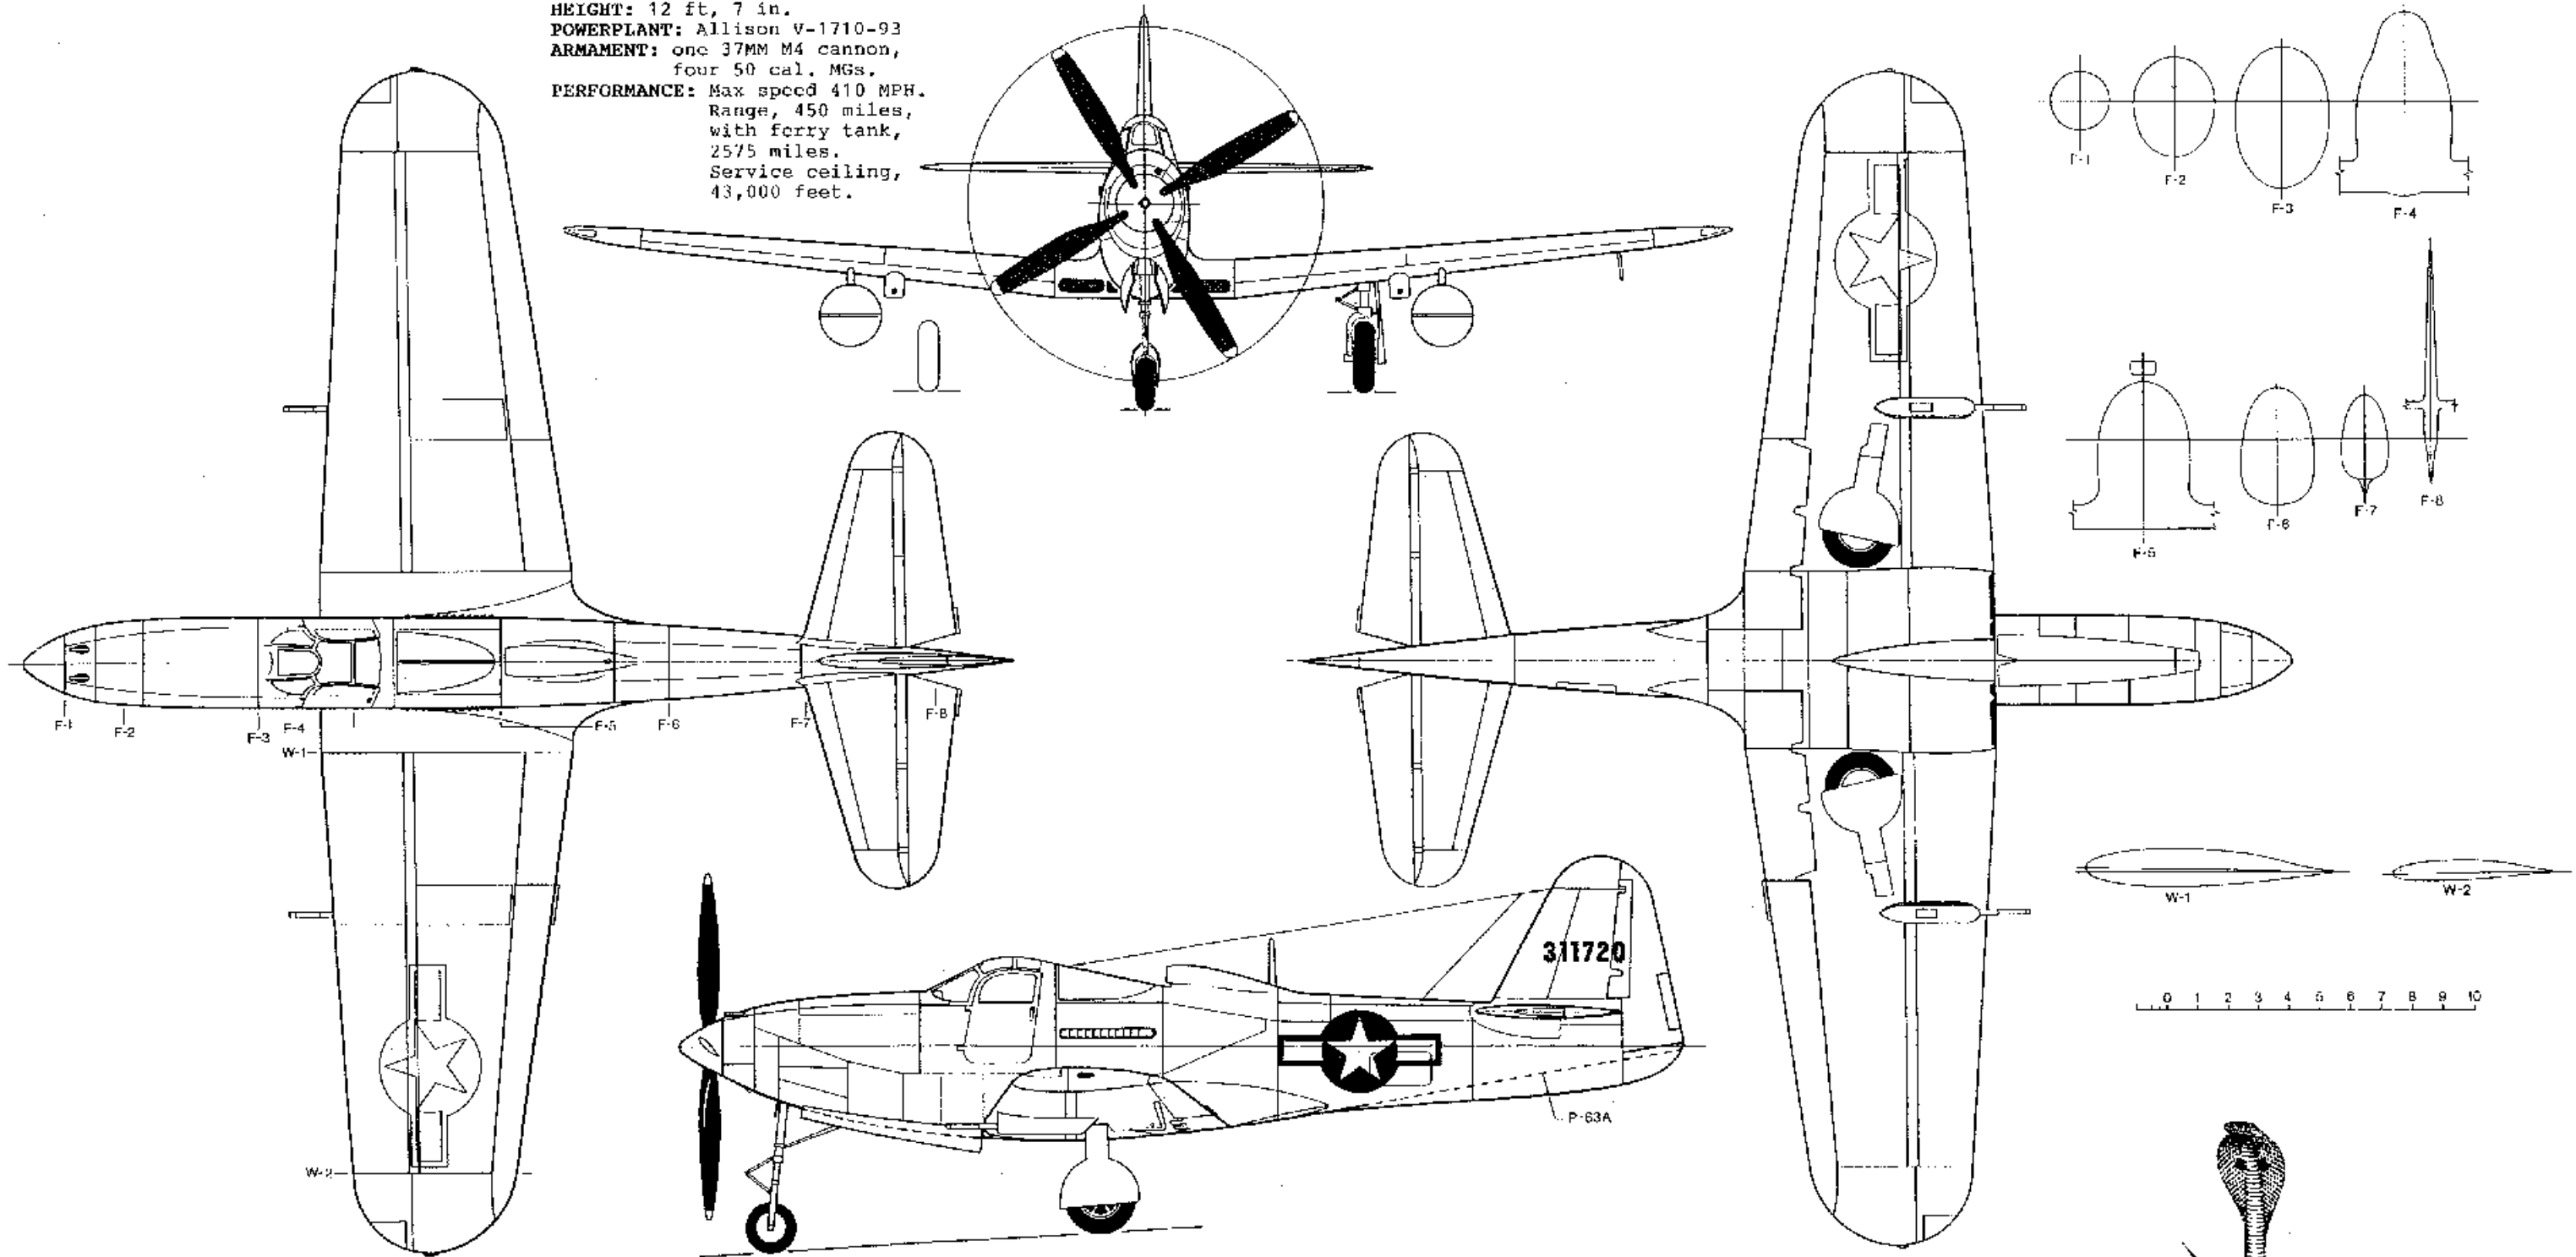

WINGSPAN: 38 ft, 4in.
LENGTH: 32 ft, 8 in.
HEIGHT: 12 ft, 7 in.
POWERPLANT: Allison V-1710-93
ARMAMENT: one 37MM M4 cannon,
 four 50 cal. MGs.
PERFORMANCE: Max speed 410 MPH.
 Range, 450 miles,
 with ferry tank,
 2575 miles.
 Service ceiling,
 43,000 feet.

Bell Aircraft Corporation, BUFFALO, N.Y. P-63C KINGCOBRA