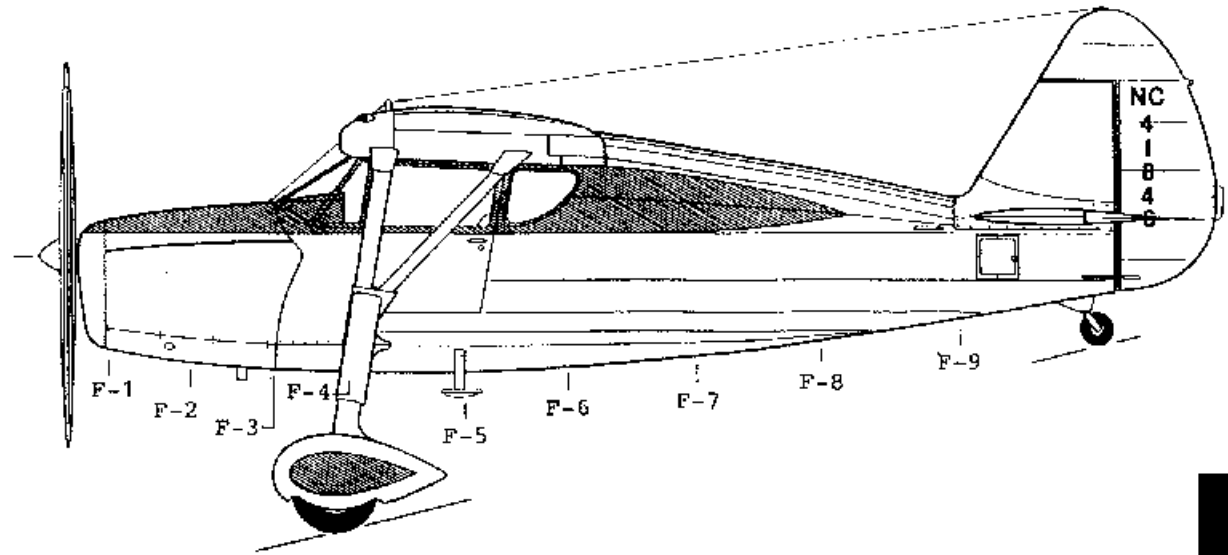

COWL - RT. SIDE

Wingspan..... 36' 4"  
 Length..... 24' 3"  
 Height..... 8'

**FAIRCHILD AIRCRAFT CORPORATION**  
 Hagerstown, Maryland

*The new FAIRCHILD "24"*  
*a Four Passenger Cabin Plane*