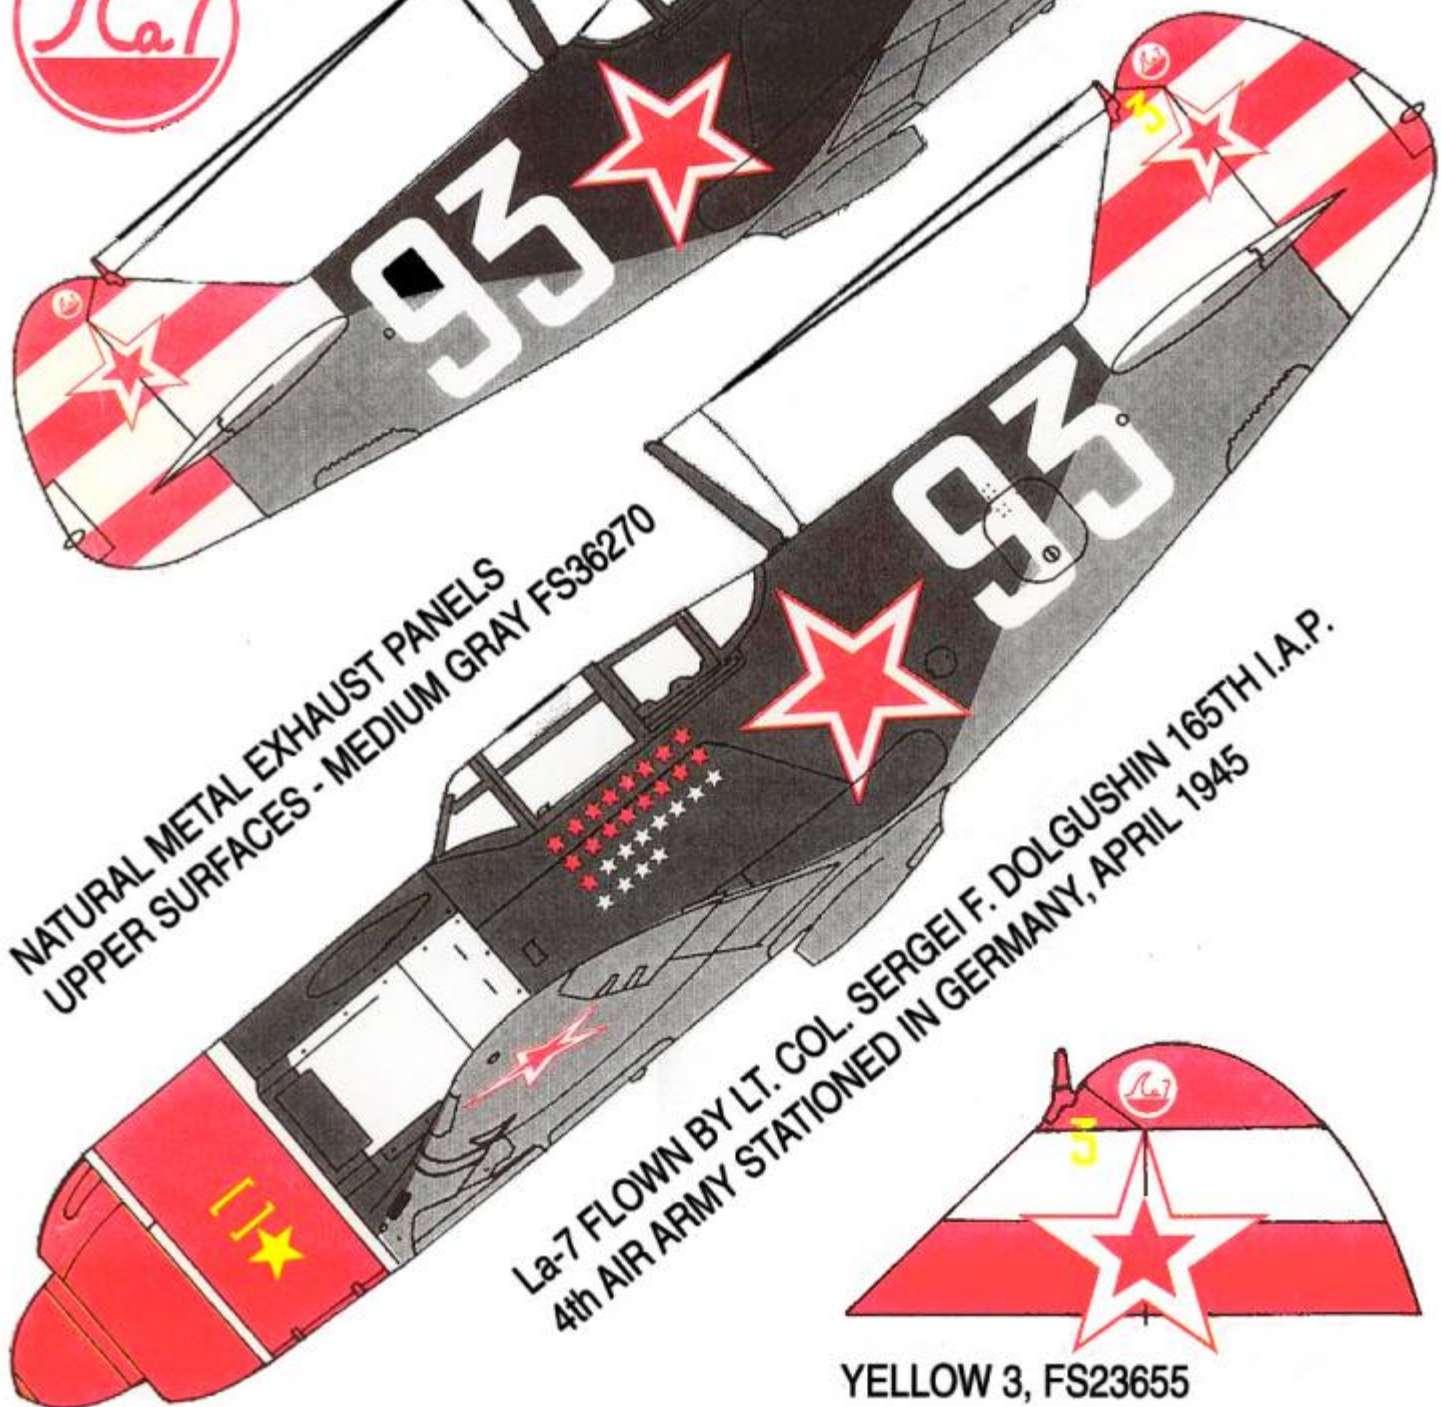

LOWER SURFACES - LT. BLUE FS 15200

ALL RED PAINTED AREAS FS21105

NATURAL METAL EXHAUST PANELS
UPPER SURFACES - MEDIUM GRAY FS36270

La-7 FLOWN BY LT. COL. SERGEI F. DOLGUSHIN 165TH I.A.P.
4th AIR ARMY STATIONED IN GERMANY, APRIL 1945

YELLOW 3, FS23655