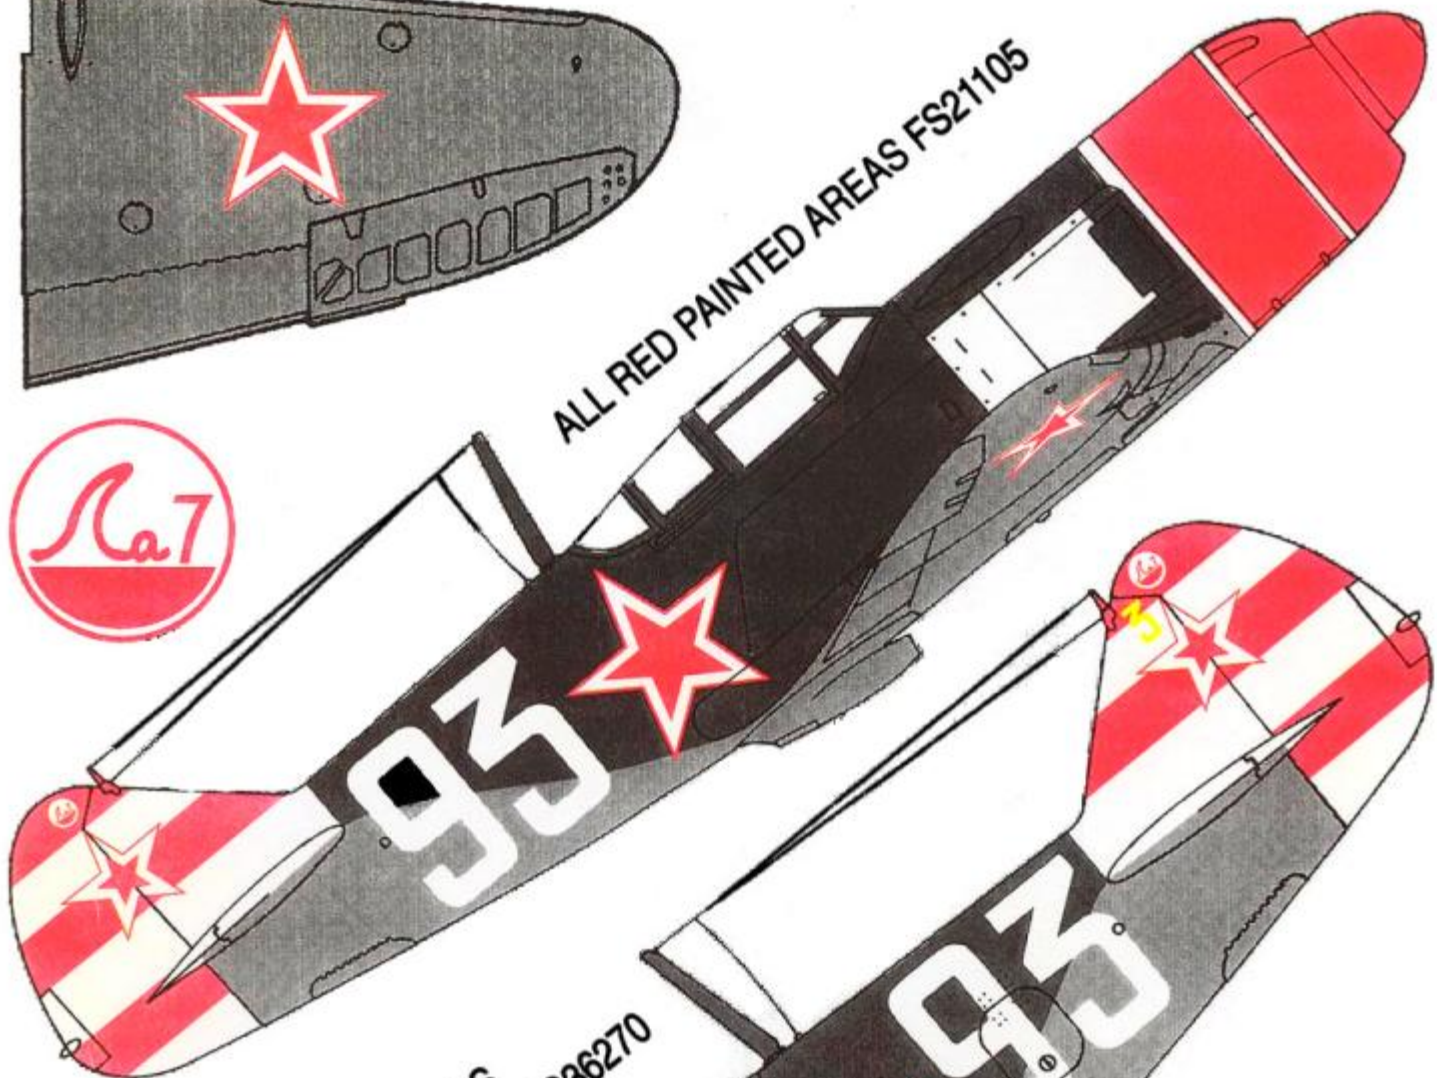

LOWER SURFACES - LT. BLUE FS 15200

ALL RED PAINTED AREAS FS21105

NATURAL METAL EXHAUST PANELS
UPPER SURFACES - MEDIUM GRAY FS36270

La-7 FLOWN BY LT. COL. SERGEI F. DOLGUSHIN 165TH I.A.P.
4th AIR ARMY STATIONED IN GERMANY, APRIL 1945

YELLOW 3, FS23655